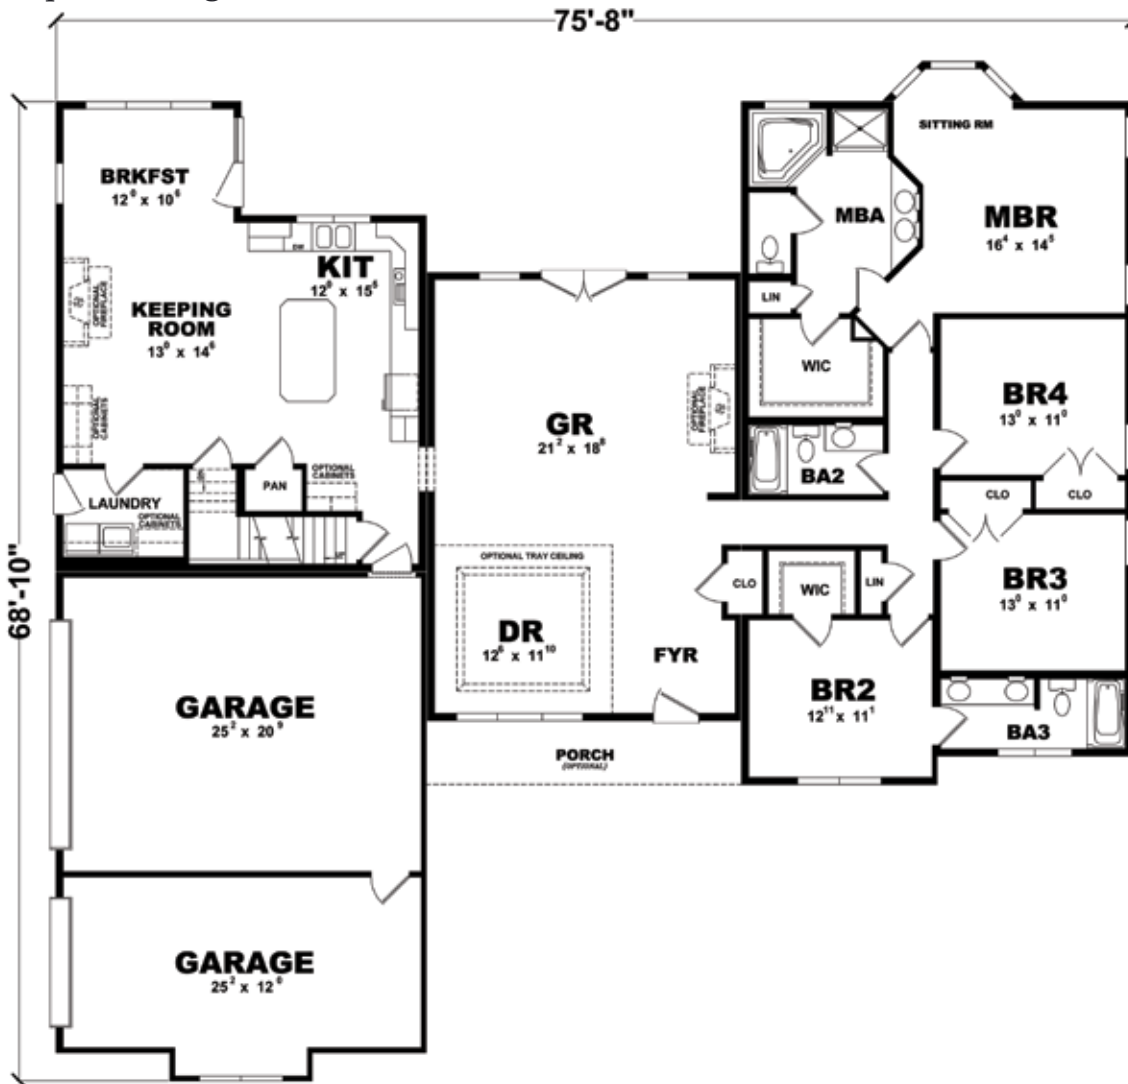

PLAN: AFTON VILLA

SERIES: GENERATION RANCH

Square Footage: 2,760

Optional Master Bath