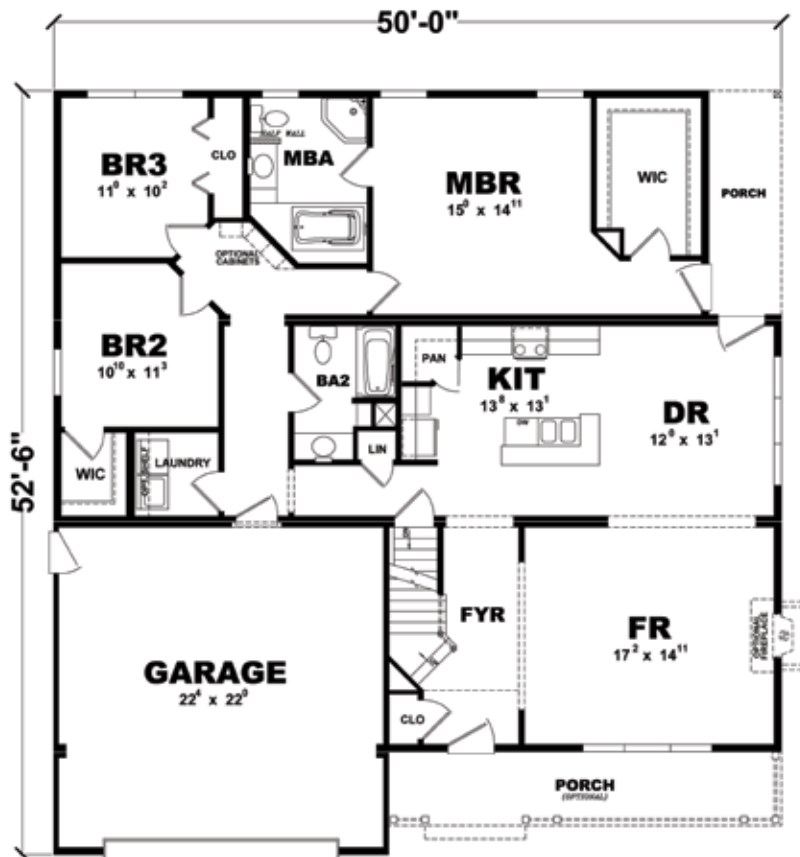

PLAN: BAINBRIDGE

SERIES: GENERATION RANCH

Square Footage: 1,840

Optional Kitchen