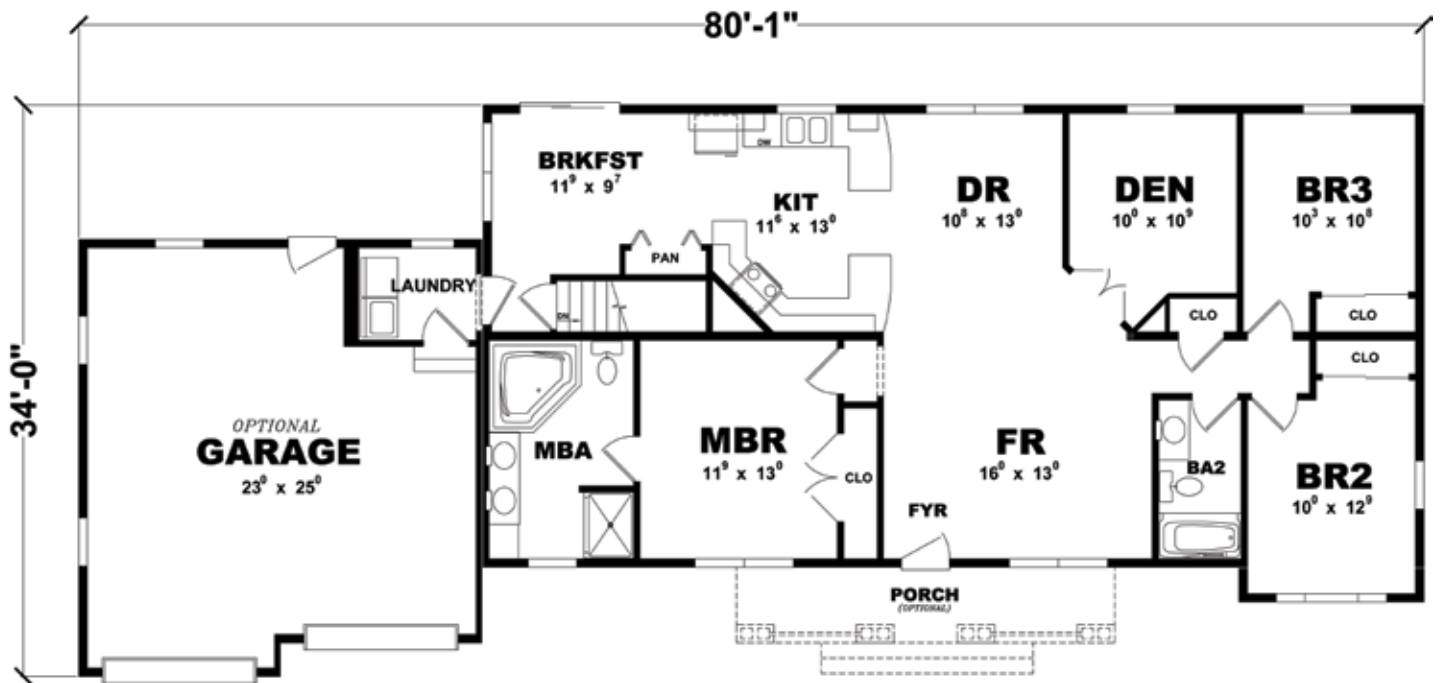

PLAN: BISHOP

SERIES: GENERATION RANCH

Square Footage: 1,617

Optional Master Bath

Optional Bedroom #4