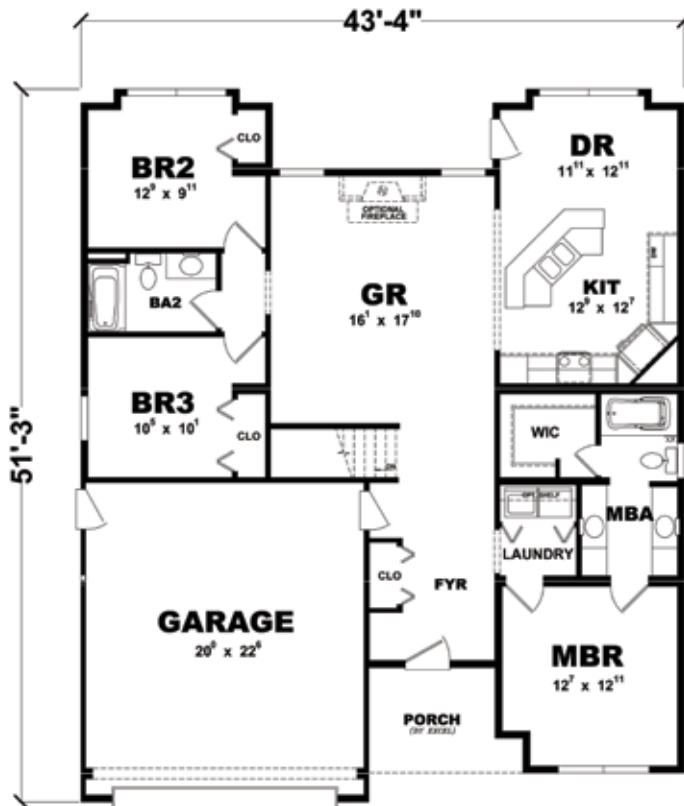

# PLAN: BUTTONWOOD

SERIES: GENERATION RANCH

Square Footage: 1,529

Optional Kitchen

Optional Master Bath