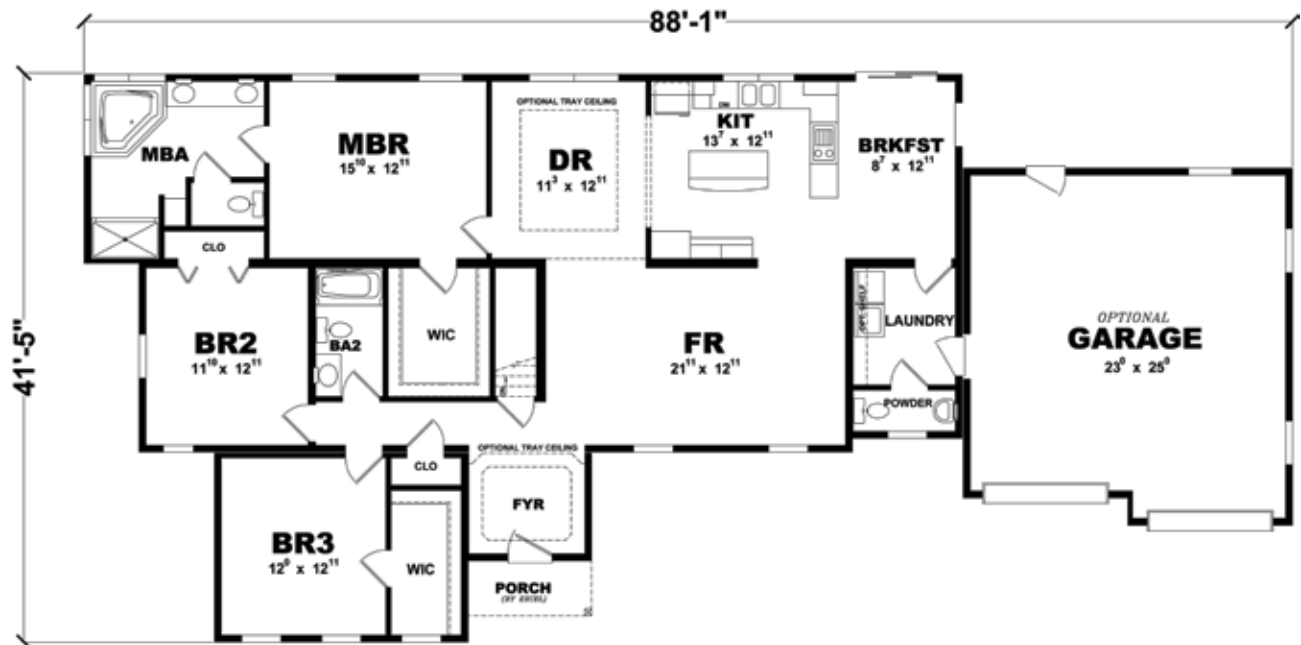

PLAN: CADWELL

SERIES: GENERATION RANCH

Square Footage: 2,025

Optional Master Bath

Optional Living Room

Optional Laundry Room