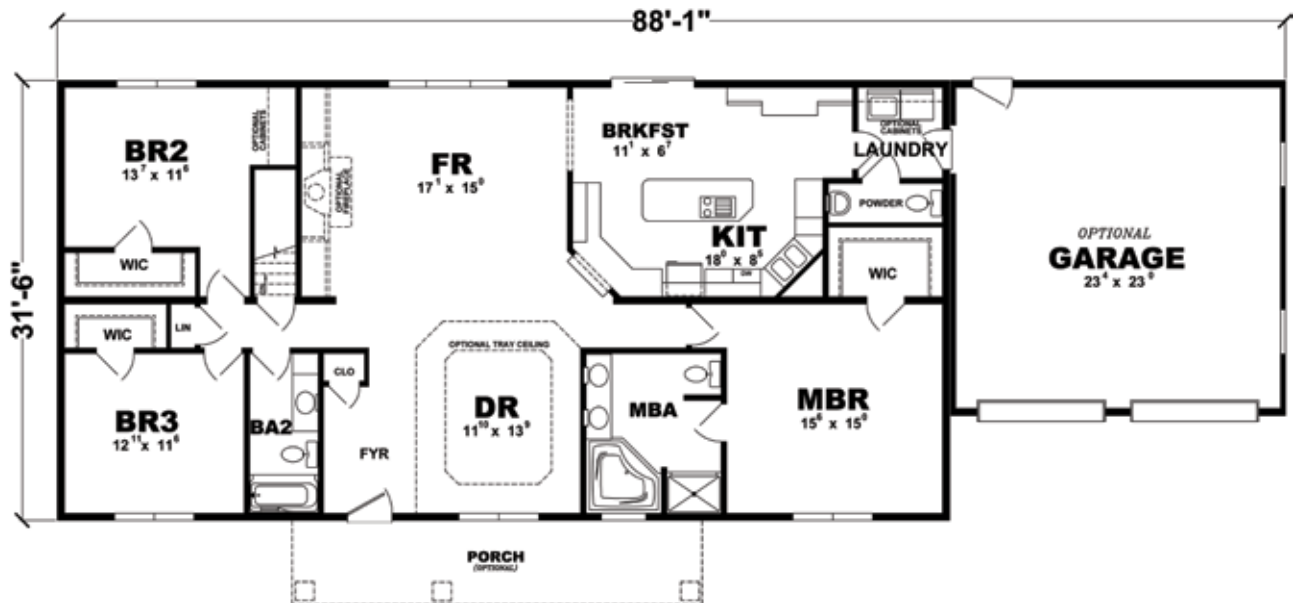

PLAN: CUMBERLAND

SERIES: GENERATION RANCH

Square Footage: 2,016

Optional Master Bath

Optional Kitchen