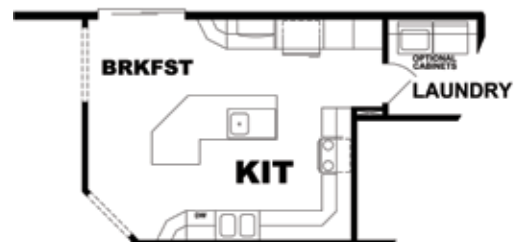

PLAN: CUMBERLAND

SERIES: GENERATION RANCH

Square Footage: 2,016

Optional Master Bath

Optional Kitchen