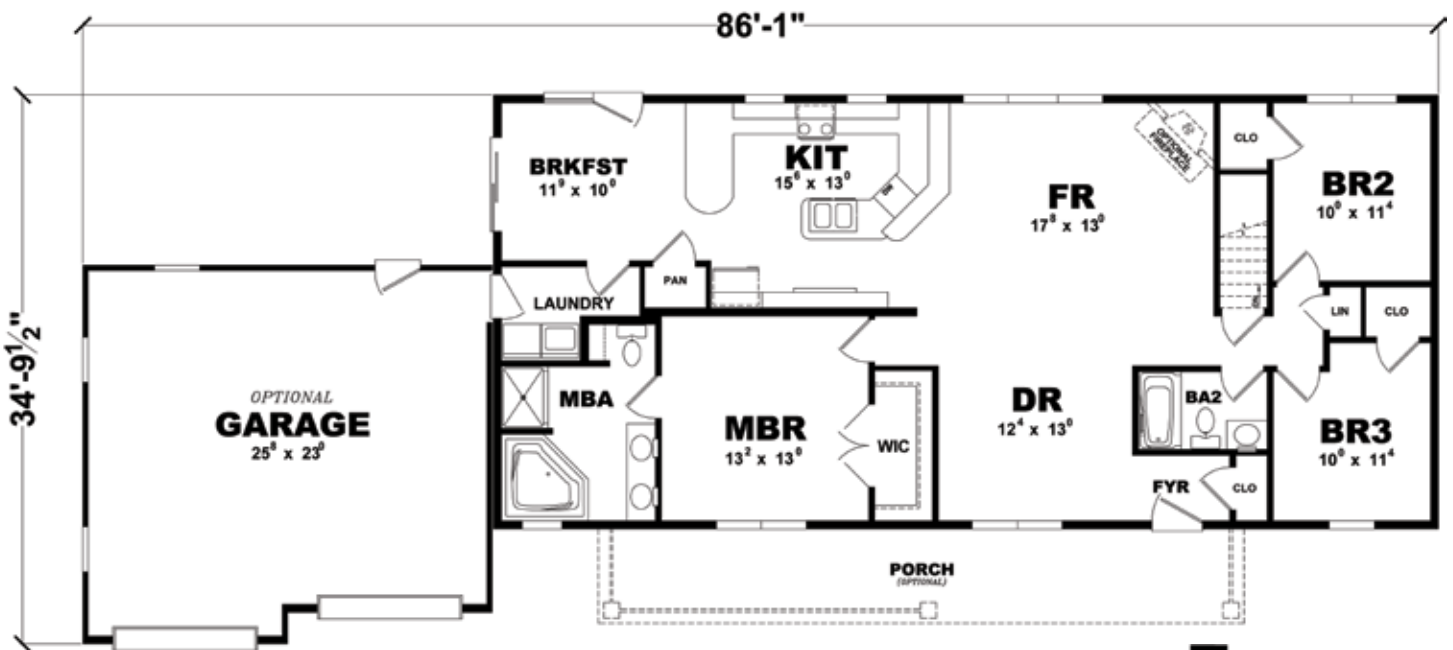

PLAN: FAULKNER

SERIES: GENERATION RANCH

Square Footage: 1,650

Optional Master Bath