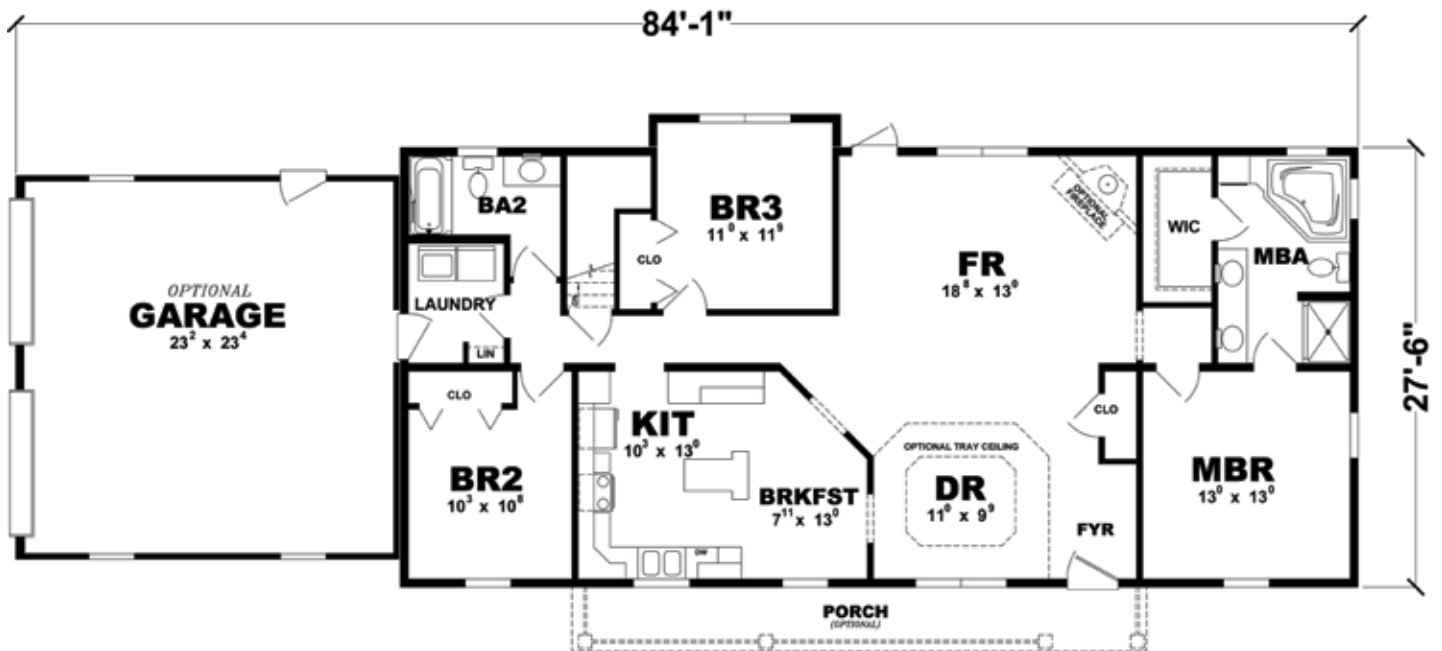

PLAN: FENWICK

SERIES: GENERATION RANCH

Square Footage: 1,677

Optional Kitchen

Optional Master Bath