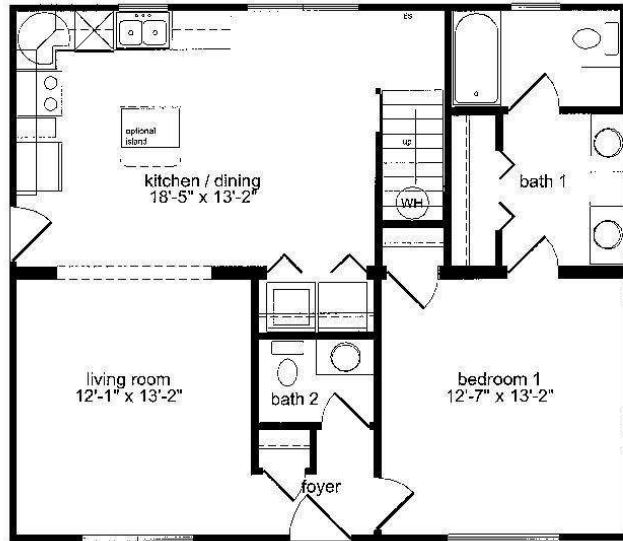

**Suggested
Second Floor**

First Floor

Bedrooms: 3 Baths: 2 1/2
1st Floor Sq. Footage: 885 Sq. Ft.
2nd Floor Sq. Footage: 564 Sq. Ft.
Total Living Area: 1,449 Sq. Ft.
Dimensions: 27' 8" x 32'