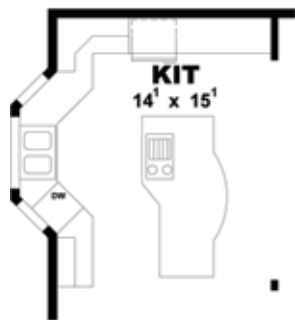

PLAN: KENMARE

SERIES: GENERATION RANCH

Square Footage: 2,417

Optional Kitchen