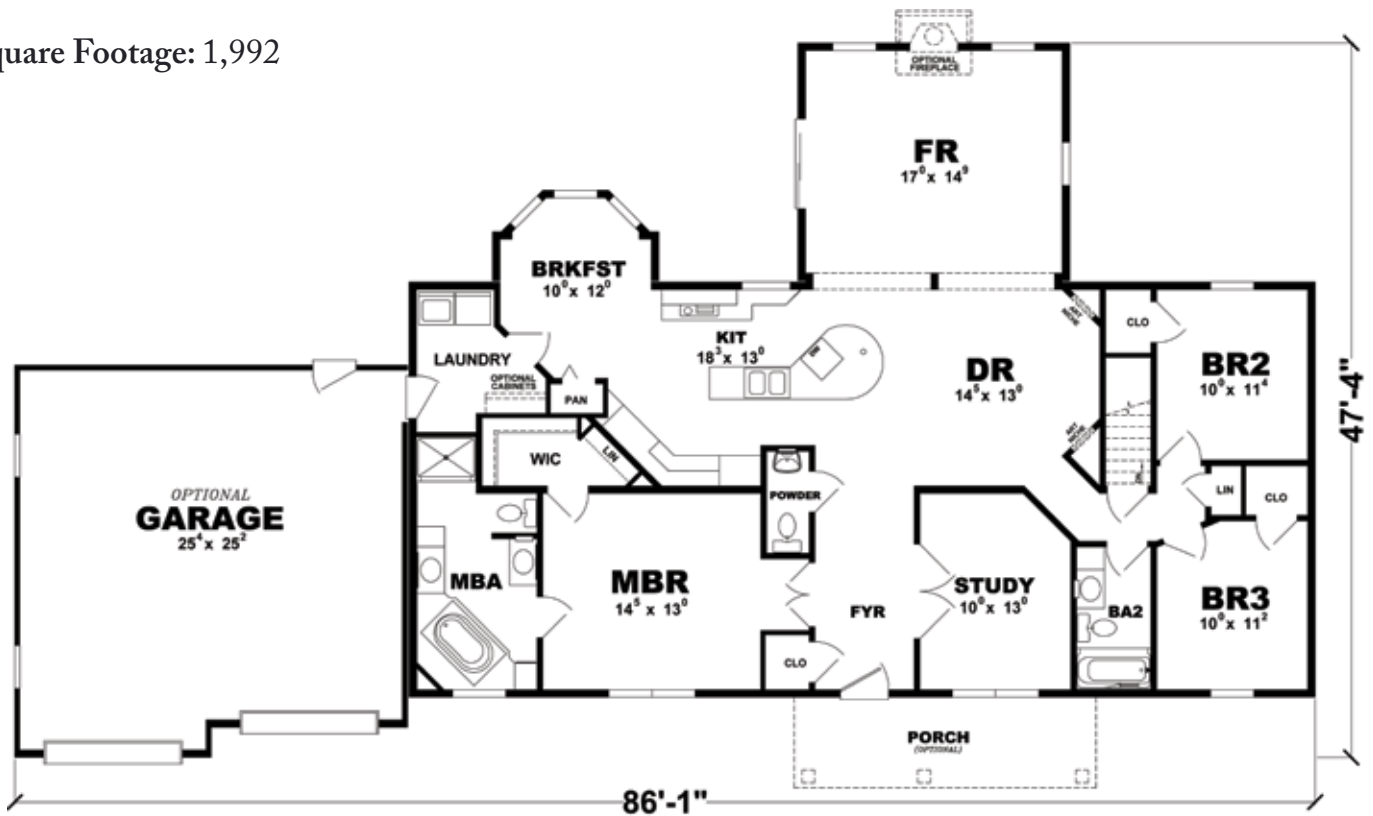

# PLAN: MINERVA

SERIES: GENERATION RANCH

Square Footage: 1,992

Optional Bedroom

Optional Living Room