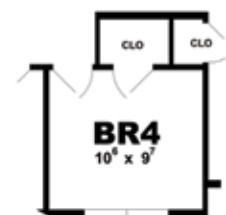

PLAN: MONT ALTO

SERIES: GENERATION RANCH

Square Footage: 1,638

Optional Master Bath

Optional Bedroom #4
CRAWLSPACE FOUNDATION ONLY