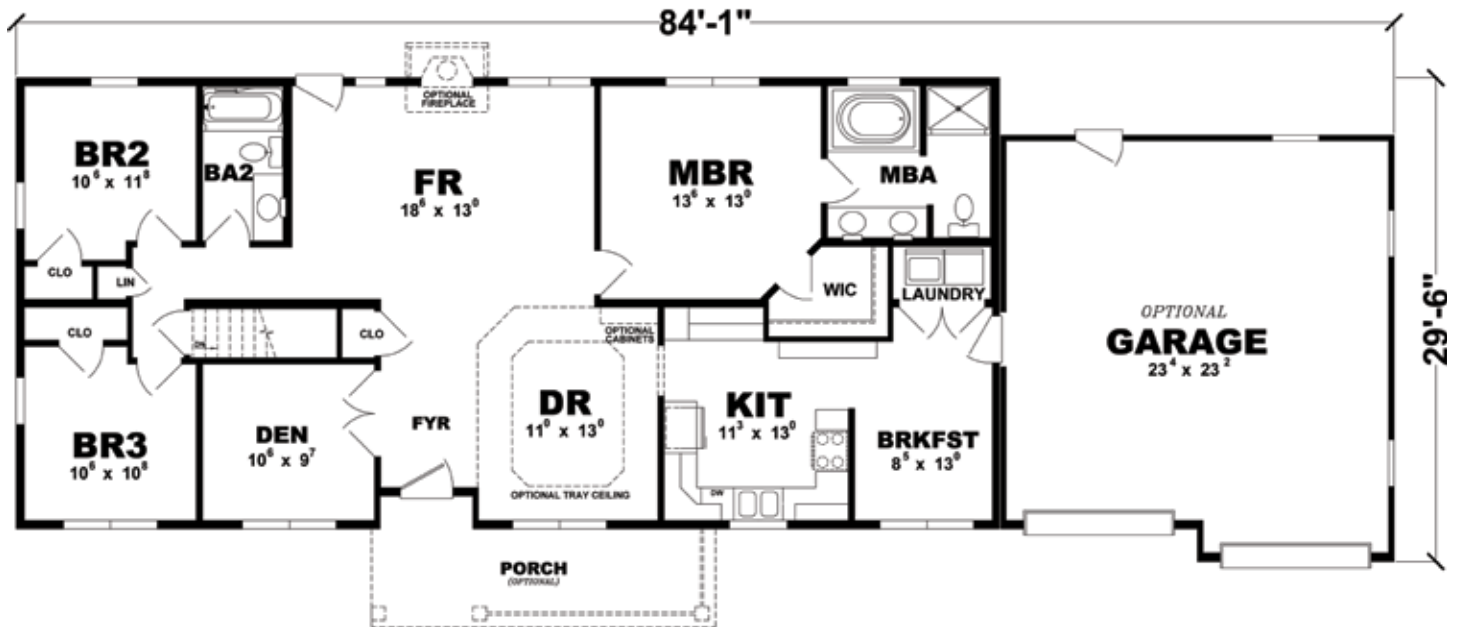

PLAN: MONT ALTO

SERIES: GENERATION RANCH

Square Footage: 1,638

Optional Master Bath

Optional Bedroom #4
CRAWLSPACE FOUNDATION ONLY