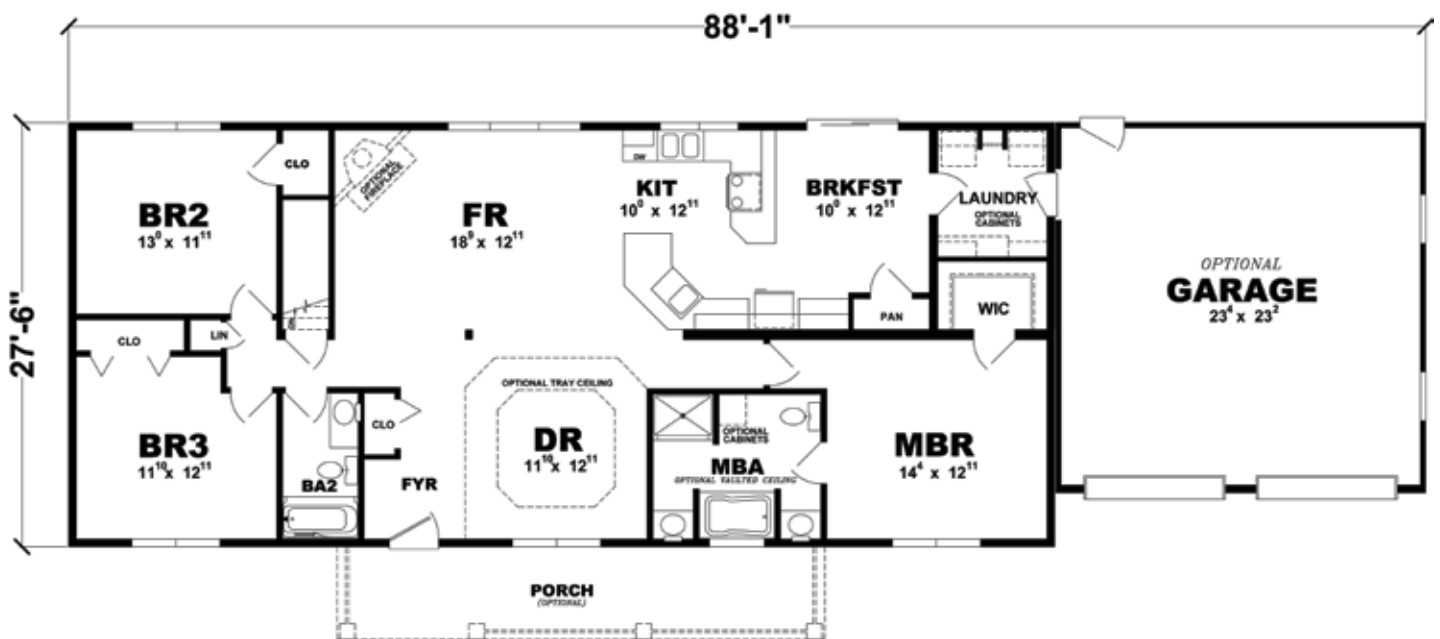

PLAN: NORWOOD

SERIES: GENERATION RANCH

Square Footage: 1,760

Optional Master Bath