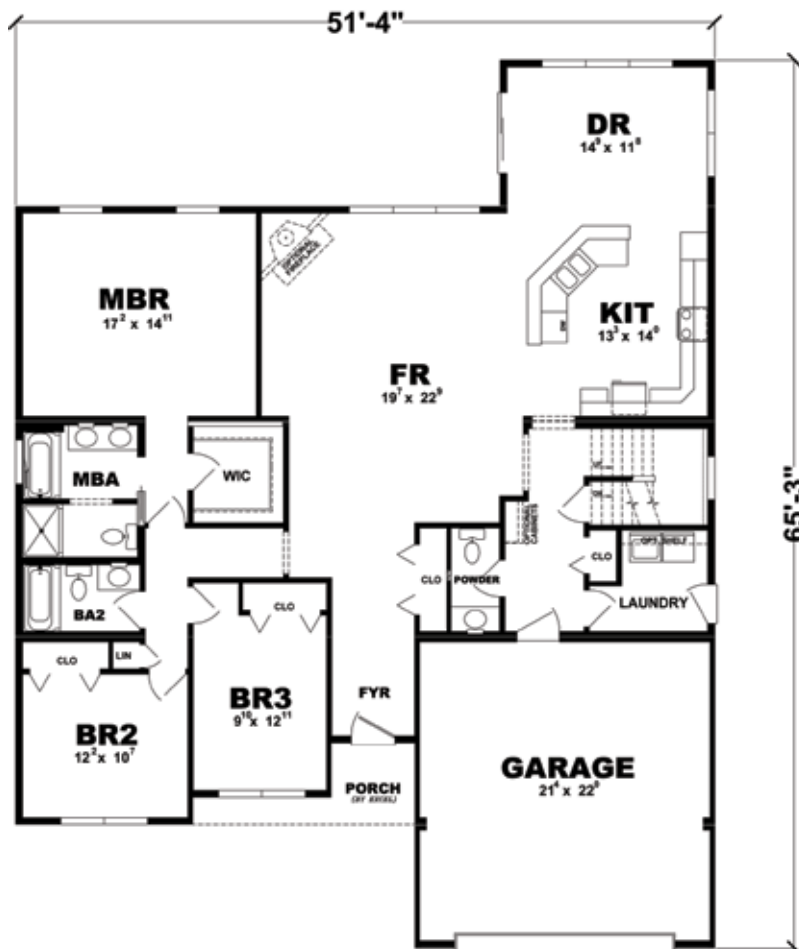

# PLAN: PROVIDENCE

SERIES: GENERATION RANCH

Square Footage: 2,140

Optional Master Bath

Optional Study  
CRAWLSPACE FOUNDATION ONLY