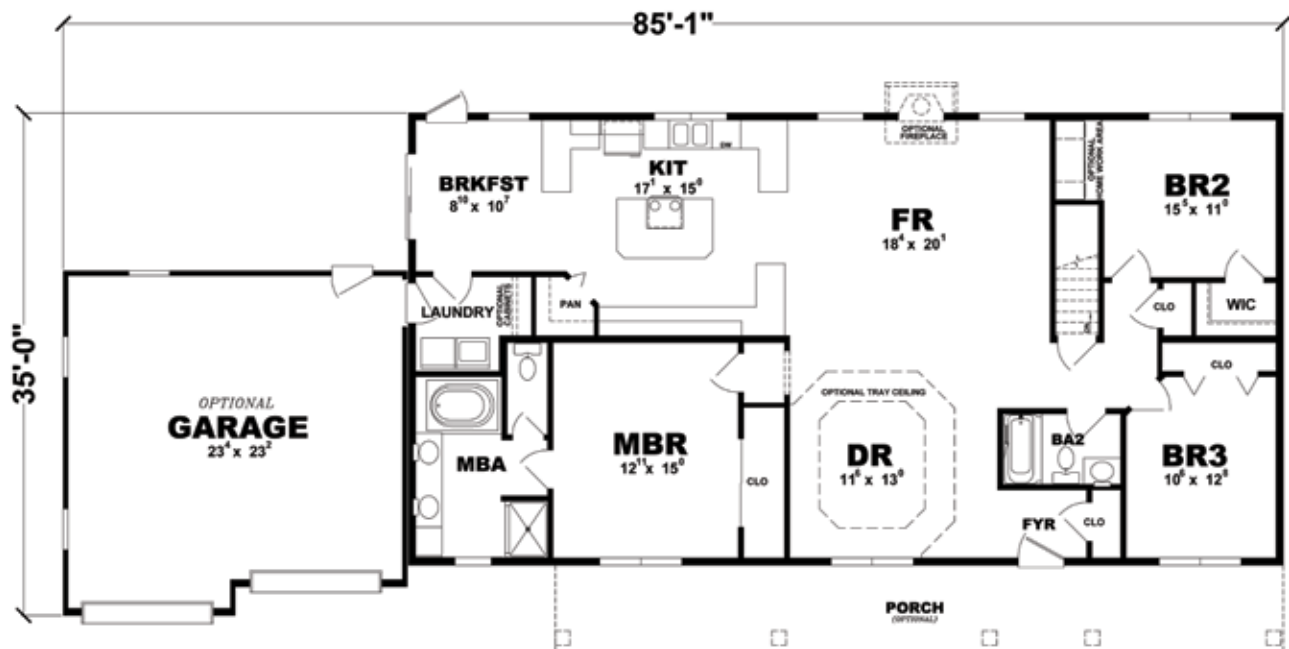

# PLAN: RANDOLPH

SERIES: GENERATION RANCH

Square Footage: 1,922

Optional Kitchen