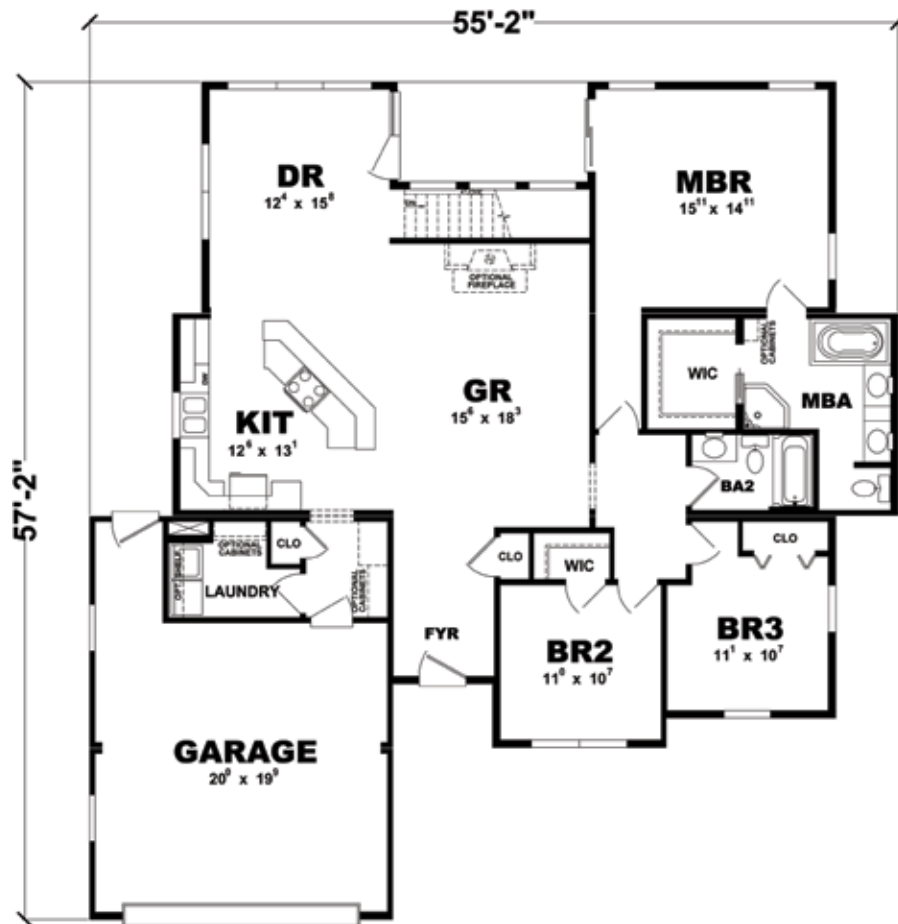

PLAN: WALLINGFORD

SERIES: GENERATION RANCH

Square Footage: 1,818

Optional Kitchen